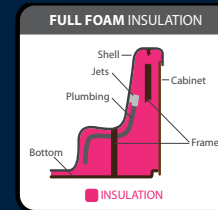

Full Foam Insulation
Optional Upgrade

Let Us Help

Take advantage of the knowledge and expertise of your nearest Coast Spas® Dealership.

Coast Spas dealers can help you get the most out of your spa purchase. Most have decades of experience helping customers get into the hot tub that fits their specific needs.

We have been leading the industry in innovation since our inception and share the passion of providing great customer service. We build a high-quality handcrafted product that has been carefully manufactured to the highest standards.

We love hot tubs and we want you and your family to love them just as much as we do.

-the Coast Spas Family

www.coastspas.com
info@coastspas.com