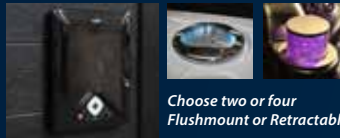

Choose two or four
Flushmount or Retractable Speakers

Touch Screen Controlled Bluetooth