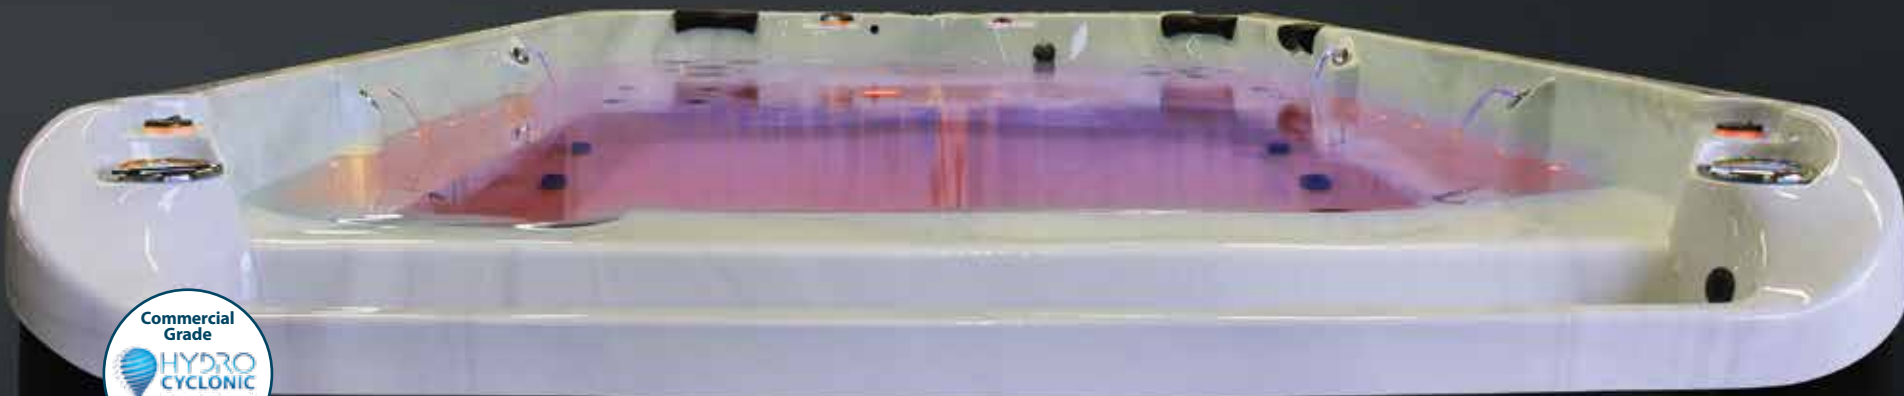

The Only Infinity Edge Swim Spa

The Wellness Infinity is the only Swim Spa available with an Infinity Edge. Now, for the first time ever, you can become completely immersed into your environment without a restricting visual barrier. This improved experience produces the feeling of swimming freely in an open body of water such as a lake, ocean, river or stream. No other Swim Spa on earth can provide the same unique experience.

Get the invigorating feeling of complete freedom from a barrier-free view as you swim indefinitely against the swift current produced by the Wellness Infinity's powerful River Jets.

Learn more at www.wellnesshottubs.com